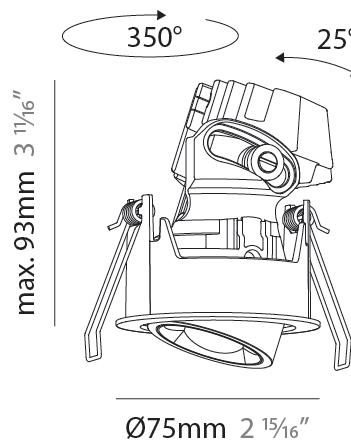

GENERAL

Series: Oiko Pro Round
Subseries: Oiko Pro Round Adjustable
Brand: Prolicht
Division: Architectural
Mounting Type: Recessed
Mounting Location: Ceiling
Subcategory: Downlight

PHYSICAL

Shape: Round
Diameter (mm): 75
Diameter (in): 2 ¹⁵/₁₆
Height (mm): 93
Height (in): 4 ¹/₁₆
Ceiling Thickness (mm): 1 - 25
Ceiling Thickness (in): 1/16 - 1 3/16
Min. Recessing Depth (mm): 105
Min. Recessing Depth (in): 4 ¹/₂
Light Distribution: Downlight
Weight (kg): 0.248
Diffuser: Lens Pack - Spread Lens / Linear Spread Lens / Honeycomb Louver
Fixture Finish: SSR / BKV / CWI / CRY / HAB / UFT / ITA / RUA / FTG / MYG / LOD / PUS / FRO / FUP / KIA / POP / BLS / SPG / MEY / GOH / GUM / CHC / COM / ABZ / JAG / OBR / MOS / ROR
Fixture Material: Aluminum Die Cast
Cut-out Measurements: D. - 68mm / 2 11/16"

ELECTRICAL

Lamp Type: LED (Zhaga Standard)
Input Wattage (W): 15
Dimming: Tri-Mode (Non-Dimming and Phase Dimming (120Vac only) and 0-10V Dimming)
Driver Included: No
Driver Location: Recessed Housing
Driver Type: Constant Current - Universal
Driver Class: Class 2
Input Voltage (V): 120 - 277
Constant Current (MA): 350

LED

Number of LEDs: 1
Color Temperature (°K): 2700 / 3000 / 3500 / 4000
Max. Delivered Lumen (lm): 1464 / 1556 / 1630 / 1645
Nominal Lumen (lm): 1566 / 1665 / 1743 / 1759
CRI: >90 CRI
Lamp Life (hrs): 50000

OPTICAL

Reflector: 60

RATINGS AND CERTIFICATIONS

Certified By: Certified for North American Standards
IP rating: IP20