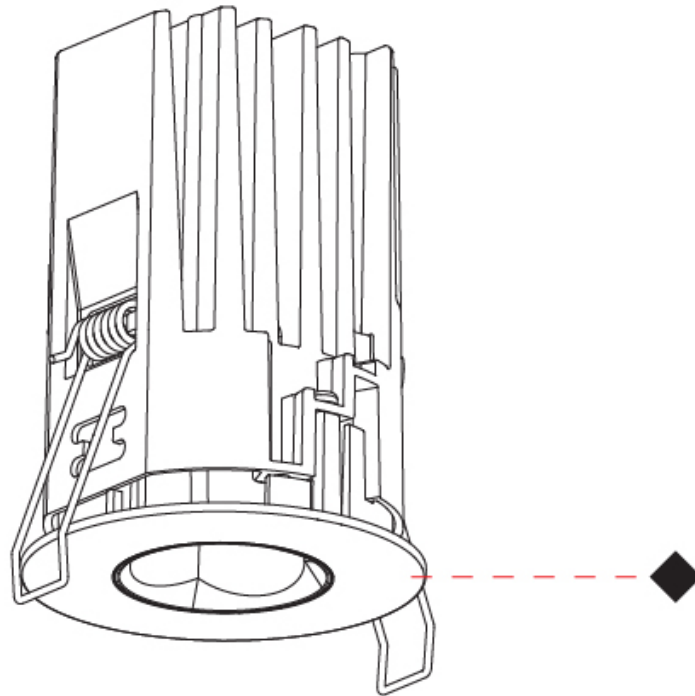

OIKO PRO ROUND HO RECESSED

A35839-

PROJECT	_____
TYPE	_____
SPECIFIER	_____
QUANTITY	_____
DATE	_____

A