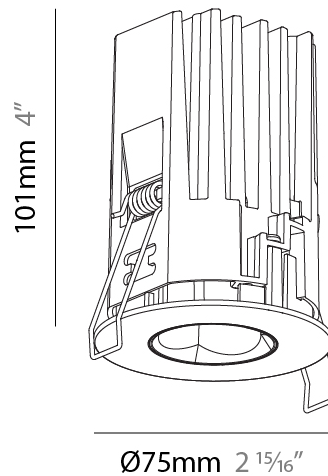

PHYSICAL

Shape: Round
Diameter (mm): 75
Diameter (in): 2 15/16
Height (mm): 101
Height (in): 4
Ceiling Thickness (mm): 10 / 12.5 / 15 / 25
Ceiling Thickness (in): 3/8 or 1/2 or 9/16 or 1
Min. Recessing Depth (mm): 105
Min. Recessing Depth (in): 4 1/8
Light Distribution: Downlight
Diffuser: Lens Pack - Spread Lens / Linear Spread Lens / Honeycomb Louver
Fixture Finish: SSR / BKV / CWI / CRY / HAB / UFT / ITA / RUA / FTG / MYG / LOD / PUS / FRO / FUP / KIA / POP / BLS / SPG / MEY / GOH / GUM / CHC / COM / ABZ / JAG / OBR / MOS / ROR
Fixture Material: Aluminum Die Cast
Cut-out Measurements: D. - 68mm / 2 11/16"

ELECTRICAL

Lamp Type: LED (Zhaga Standard)
Input Wattage (W): 24
Total Output Wattage (W): 21.8
Dimming: Tri-Mode (Non-Dimming and Phase Dimming (120Vac only) and 0-10V Dimming)
Driver Included: No
Driver Location: Recessed Housing
Driver Type: Constant Current - Universal
Driver Class: Class 2
Housing: ENCP1
Input Voltage (V): 120 - 277
Constant Current (MA): 500mA

LED

Number of LEDs: 1
Color Temperature (°K): 2700 / 3000 / 3500 / 4000
Max. Delivered Lumen (lm): 2055 / 2128 / 2228 / 2248
Nominal Lumen (lm): 2341 / 2424 / 2537 / 2561
CRI: >90 CRI
Lamp Life (hrs): 50000

OPTICAL

Reflector°: 50

RATINGS AND CERTIFICATIONS

Certified By: Certified for North American Standards
IP rating: IP20