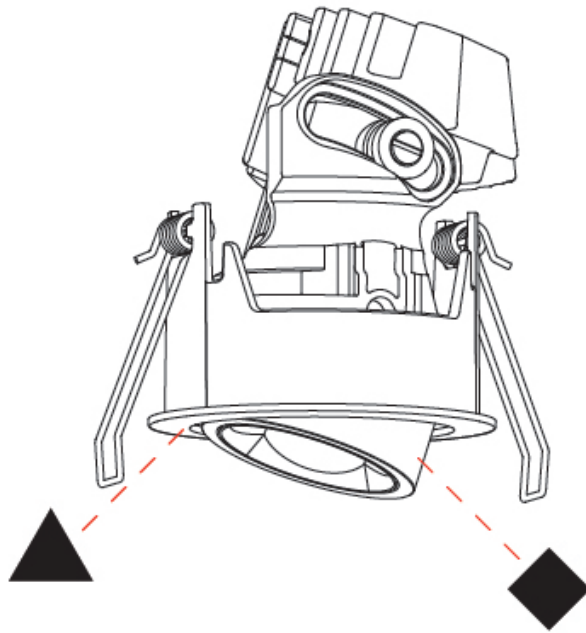

OIKO PRO ROUND ADJUSTABLE RECESSED

A35844-

PROJECT	_____
TYPE	_____
SPECIFIER	_____
QUANTITY	_____
DATE	_____