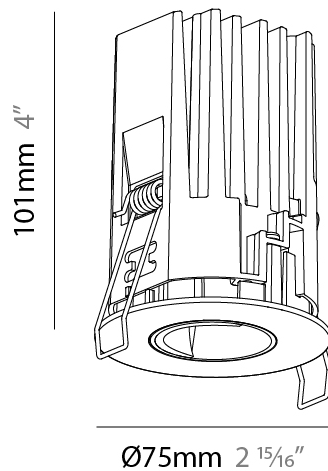

GENERAL

Series: Oiko Pro Round
Subseries: Oiko Pro Wallwash
Brand: Prolicht
Division: Architectural
Mounting Type: Recessed
Mounting Location: Ceiling
Subcategory: Downlight

PHYSICAL

Shape: Round
Diameter (mm): 75
Diameter (in): 2 ¹⁵/₁₆
Height (mm): 101
Height (in): 4
Ceiling Thickness (mm): 1 - 25
Ceiling Thickness (in): 1/16 - 1 3/16
Min. Recessing Depth (mm): 105
Min. Recessing Depth (in): 4 ¹/₈
Light Distribution: Downlight
Fixture Finish: SSR / BKV / CWI / CRY / HAB / UFT / ITA / RUA / FTG / MYG / LOD / PUS / FRO / FUP / KIA / POP / BLS / SPG / MEY / GOH / GUM / CHC / COM / ABZ / JAG / OBR / MOS / ROR
Fixture Material: Aluminum Die Cast
Cut-out Measurements: D. - 68mm / 2 11/16"

ELECTRICAL

Lamp Type: LED (Zhaga Standard)
Input Wattage (W): 24
Total Output Wattage (W): 21.8
Dimming: Tri-Mode (Non-Dimming and Phase Dimming (120Vac only) and 0-10V Dimming)
Driver Included: No
Driver Location: Recessed Housing
Driver Type: Constant Current - Universal
Driver Class: Class 2
Input Voltage (V): 120 - 277
Constant Current (MA): 500

LED

Number of LEDs: 1
Color Temperature (°K): 2700 / 3000 / 3500 / 4000
Max. Delivered Lumen (lm): 1945 / 2014 / 2108 / 2128
Nominal Lumen (lm): 2341 / 2424 / 2537 / 2561
CRI: >90 CRI
Lamp Life (hrs): 50000

OPTICAL

RATINGS AND CERTIFICATIONS

Certified By: Certified for North American Standards
IP rating: IP20